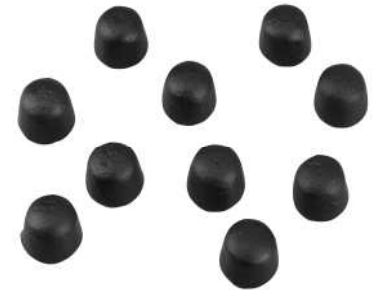

CHOCOLATE

Item #: 31263 Weight: 22 lbs
Case Count: 4 x 5 lbs

Castle Casino Chips

Item #: 39920 Weight: 14 lbs
Case Count: 6/18/1.75oz

LINCOLN COPPER PENNY

Item #: 34541
Case Ct: 20 x 1lb bags

KENNEDY HALF DOLLAR

Item #: 34540
Case Ct: 20 x 1lb bags

Licorice from Holland

Soft Licorice Drops

Our #1 seller. Everyone who appreciates black licorice will want this as part of their assortment.
Texture: Soft Flavor: Sweet

Item#: 31840 Weight: 3x2.2 lbs

SUGAR FREE Soft Licorice Drops NEW! Item #31953

Licorice Cats

Purrfectly delicious. One of the favorites amongst licorice connoisseurs.
Texture: Firm
Flavor: Sweet

Item #: 31830 Weight: 3x2.2 lbs

Money (Coins) Salt Licorice

Great for beginners who are looking for some change! It's number one in the salt line.
Texture: Firm Flavor: Mildly Salted

**SUGAR FREE Licorice COINS
NOW AVAILABLE!**

Item #31954

Weight: 3x2.2 lbs