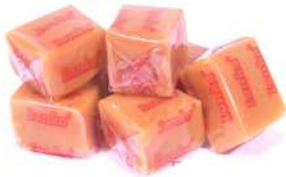

Item #35829
8.8 lbs

CARAMELS

NEW!!
STRAWBERRY LICORICE
 Item #: 32401

LICORICE Item #: 32720

VANILLA Item #: 32010

LICORICE MINT Item #: 32400

CHOC/VANILLA Item #: 32710

CHOCOLATE Item #: 32700

GUMMIES FROM HOLLAND

FRIED EGGS
ITEM #31404
3 X 2.2LBS

GUMMI COWS
ITEM #31409
3 X 2.2LBS

GUMMI PIGS
ITEM #31407
3 X 2.2LBS

GUMMI MICE
ITEM #31413
3 X 2.2LBS

LICORICE

Dutchies

A subtle licorice flavor in a Dutch "Gumdrop" and "Gum Diamond." You can't go wrong with this gem of a licorice.